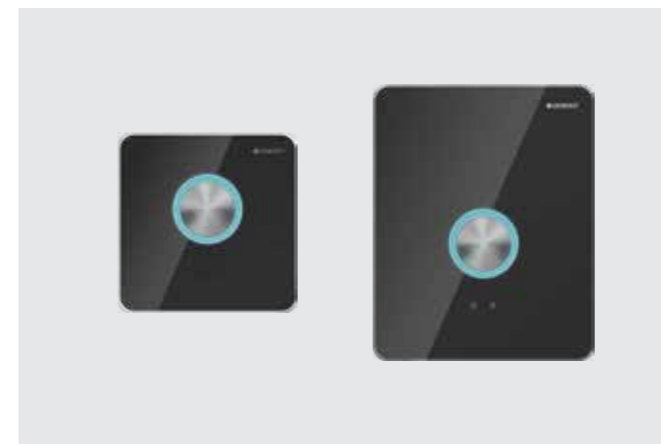

←

Touchless actuation with manual override for urinals and WCs.