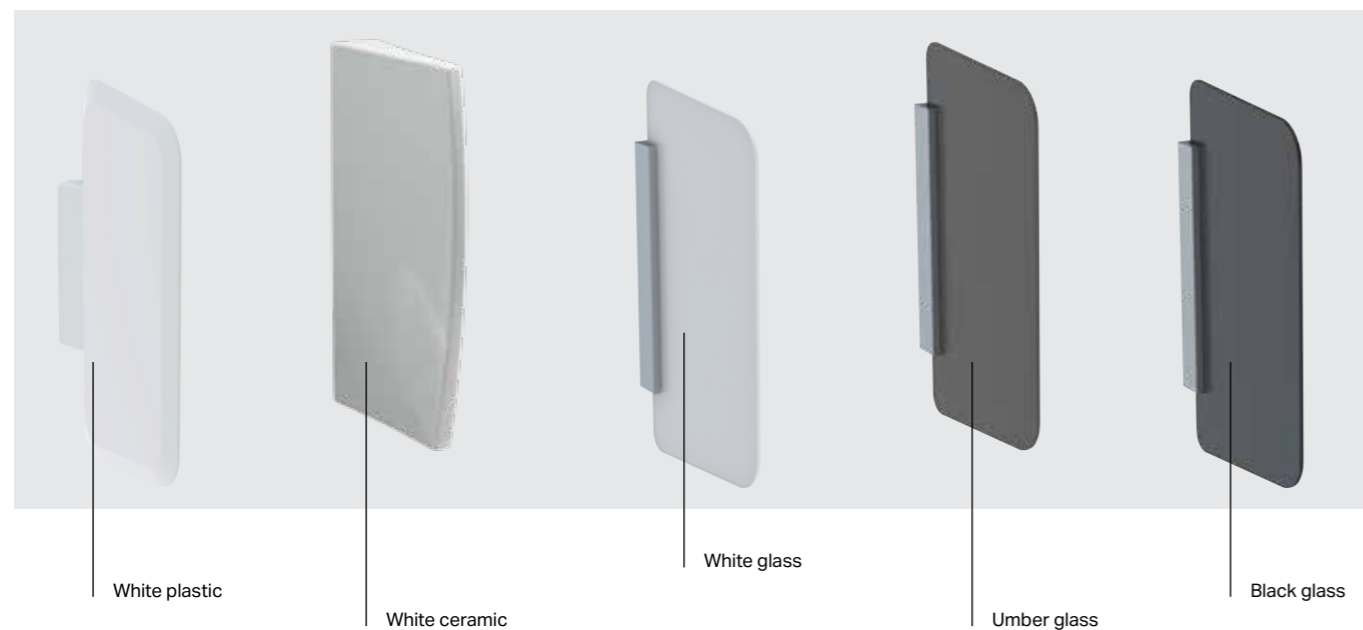

URINAL PARTITION WALLS

ATTRACTIVE VISUAL SCREEN

A BIT OF PRIVACY FOR USERS

Geberit urinal divisions provide users with a bit of privacy in the public bathroom. They are secure, durable, easy to care for, and meet high aesthetic demands.

ATTRACTIVE SHAPES AND COLOURS

Geberit urinal partition walls are available in a trapezium shape. They come in white, grey and umber toughened safety glass sanitised on both sides, in white ceramic, and in white alpine shockproof plastic.

HARMONISING LOOKS

The design of these partition walls were attuned to the Geberit ceramics Preda and Selva, but due to their elegant and straight look, they are matching almost every other ceramic style.

- Stable, durable and easy to clean
- Completely hidden attachment
- Available in glass, ceramic or plastic

Geberit Preda urinal, Geberit urinal partition walls