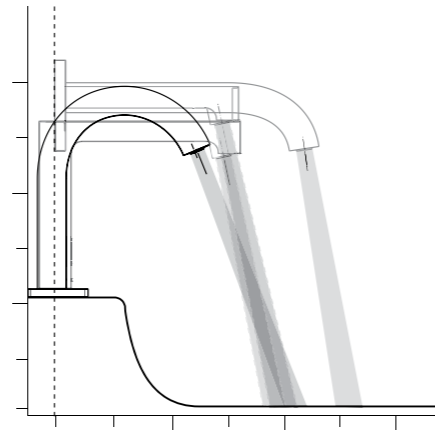

TAP SYSTEM

FUNCTIONALLY RELIABLE, CLEAN AND SECURE

Lavatory taps must be hygienic, easy to clean and safe in order to handle the heavy-duty use in semi-public and public sanitary areas.

TAPS FOR EVERY APPLICATION

The Geberit washbasin taps Piave and Brenta feature a slim, elegant design, thanks to the separate location of the tap and control. The outlet is much higher than on other solutions, giving the user more space for hand washing whilst also improving hygiene. Furthermore, the taps can be easily combined with a wide range of different washbasins.

ELEGANCE WITH A SYSTEM: WALL-MOUNTED LAVATORY TAPS

Wall-mounted taps are more aesthetic and much easier to clean, as there are no slots or edges where splash water could aggregate. A very hygienic solution.

THE GENERATOR

A generator uses the power of the flowing water to produce electricity whenever the tap is open and stores it in a rechargeable battery – so no mains connection or replacement batteries are needed.

USER-ORIENTED SENSOR

Too often do we see unresponsive sensor taps that do not reliably detect the user, even when the sensor is at the tip of the spout. Sensors also tend to be problematic for users wearing darker colours. The infrared sensors for Geberit sensor taps are located on the wall - as far as possible from moisture exposure and reflective surfaces that may cause unintentional activation. Yet, the sensors are able to detect any user accurately.

INSTALLATION ELEMENTS

All key components, like the robust mounting plate for the tap, the function box, the washbasin fastening and the drain, are height-adjustable. The installation elements can be adapted to suit virtually any installation situation.