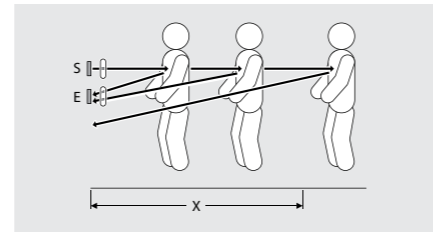

FLEXIBLE MODULAR CONCEPT

A universal installation set for touchless and manual urinal flush controls makes installation particularly easy. The valve and power supply unit are pluggable without the use of tools. Geberit pneumatic manual actuations can be operated with minimal lifting force. For the wall termination you have a choice of attractive actuator plates. The modular concept allows you to retrofit manual actuations with touchless controls with minimal effort. The flexible conversion from mains to battery operation is equally as easy.

URINAL ELEMENTS

The Geberit installation elements are available for the Geberit ceramics Preda and Selva, and therefore come preset for those urinals, but they are also available for all other urinal ceramics of other Geberit brands or foreign makes.

REMOTE ENQUIRY AND SETTING

Infra-red controlled products can save much time and effort with setups and adjustments. Geberit's touchless products, such as the tap systems, electronic WC and urinal flush actuators (except for 117.009.00.1), can be operated via the user-friendly Geberit Service Handy.

↑ Reliable user detection at a distance of 10 to 60 cm.