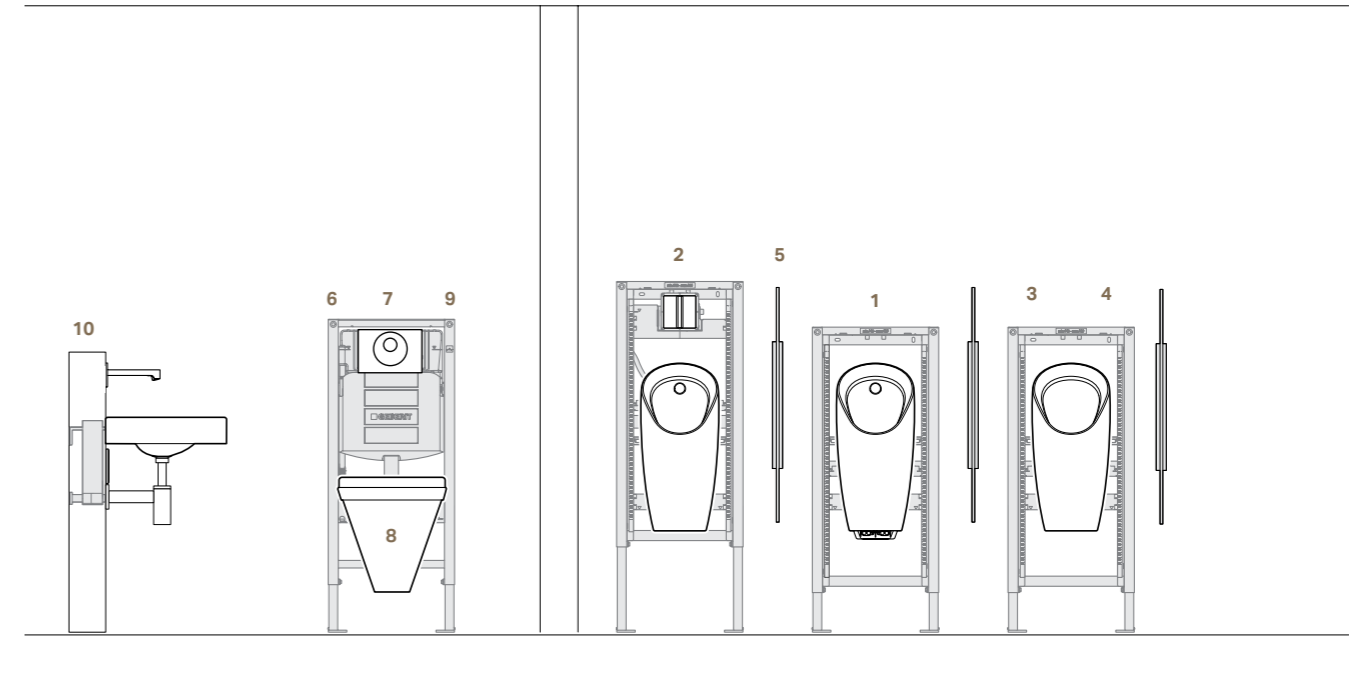

Geberit Preda urinals, Geberit urinal divisions

Geberit Narva urinal ceramic

CONTENTS

URINAL SYSTEMS		
1	Geberit urinal system	8 – 9
2	Touchless Geberit urinal flush controls	10 – 11
3	Hidden urinal flush controls	12 – 13
4	Urinal partition walls	14 – 15
DESIGN AND FUNCTION		
6	Actuator plates for WCs and urinals	16 – 17
7	Touchless WC flush controls	18 – 19
8	Ceramics	20 – 21
9	WC flush controls for barrier-free sanitary rooms	22 – 23
10	Foot actuators	24 – 25
11	Flush valves	26 – 27
11	Tap system	28 – 29
12	Installation elements for washbasins and taps	30 – 31
13	Installation systems	32 – 33
14	AquaClean shower toilets for executives	34 – 35
PRODUCT OVERVIEW		
15	Geberit urinal system and urinal flush controls	36 – 37
16	Geberit WC flush controls	38
17	Geberit tap system	39
18	Accessories	40