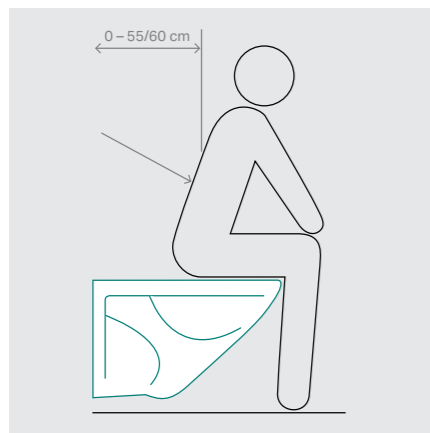

RELIABLE PROXIMITY DETECTION

The WC flush controls work using proximity detection. The emitted IR beam is reflected by the user and picked up by the position receiver. If the user is outside the detection range, he is not picked up. In contrast to conventional processes, which measure the intensity of the reflected light beam, this active proximity detection guarantees that the user is reliably detected, even if he is wearing dark clothing and in changing light conditions.

PERFECTLY HYGIENIC WITH PRE-FLUSH AND INTERVAL FLUSH

In addition to the automatic flush or flush actuated by a hand motion, a pre-flush can also be programmed, which triggers a flush before use when the user approaches the WC. A permanently adjustable interval flush, which prevents stagnation in the drinking water pipe, likewise ensures increased cleanliness and improved hygiene.

SECURE POWER SUPPLY

For maximum safety during installation and operation, Geberit WC flush controls work with extra-low voltage and plug connections equipped with cross-polarity protection. Individual settings can also be made at a later date. IR controls and servomotors are pre-mounted. Sigma10 actuator plates with infrared windows can be screwed on quickly and easily.

↑
Reliable proximity detection ensures flush actuation.