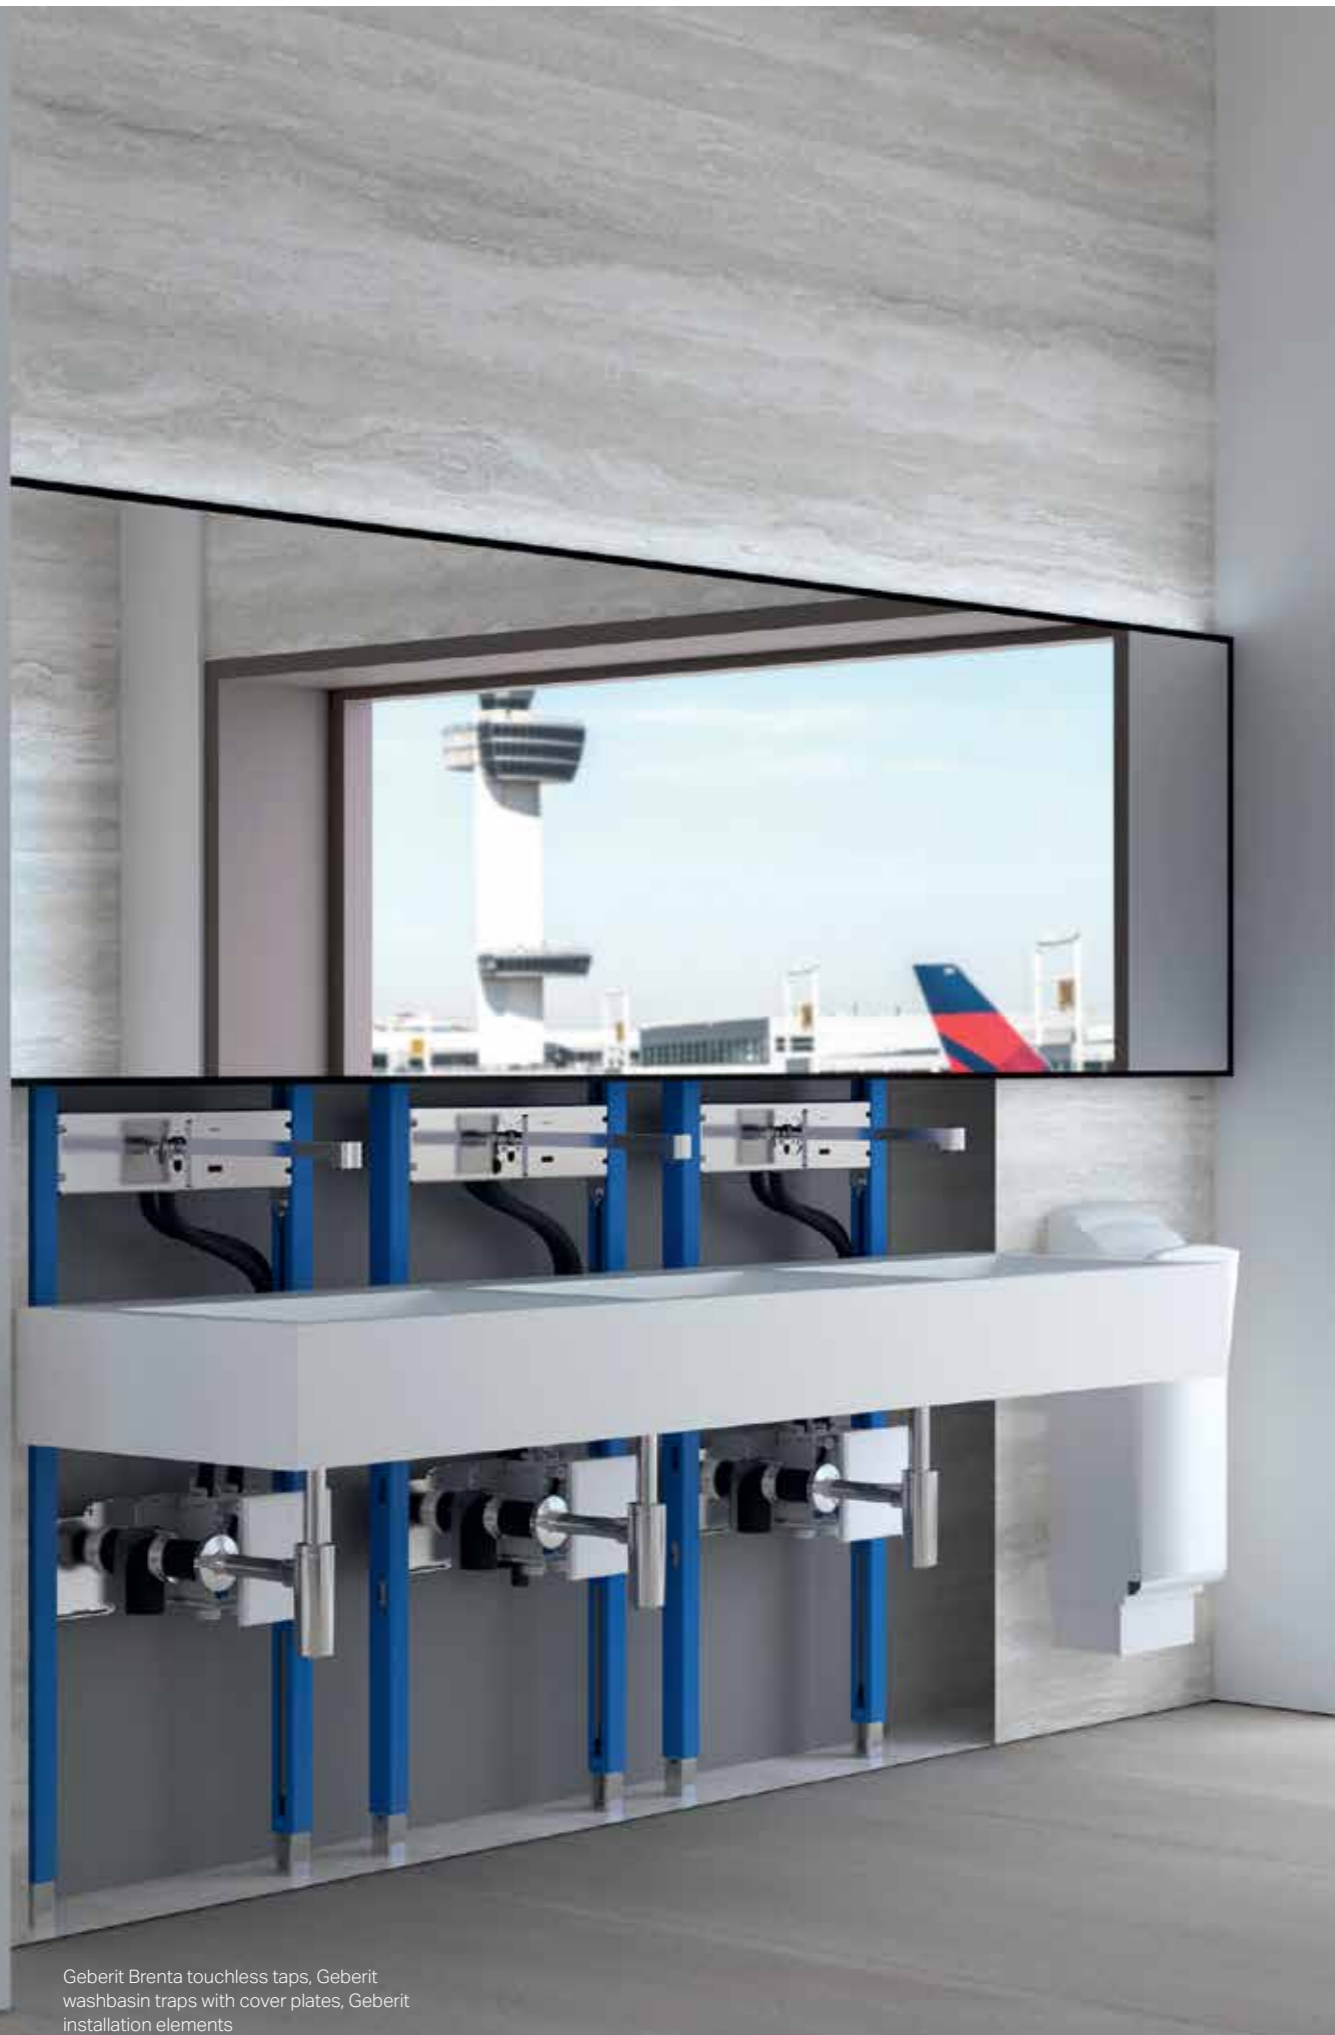

INSTALLATION ELEMENTS FOR WASHBASINS AND TAPS

SMART PLANNING

With its modular tap system, Geberit has developed an impressive solution to remedy the specific problems that arise during the installation of wall-mounted taps and washbasins.

Whether it is with the Geberit Duofix or Geberit Installation System (GIS), the installation elements for washbasins and taps provide solutions for virtually any situation.

EASY, SAFE AND RELIABLE

Once in place, the tap housing requires no further alignment, therefore simplifying installation. The height of the pre-mounted crossbar can be adjusted, allowing the distance between the tap and the washbasin to be set with precision during installation.

SAFELY TUCKED AWAY

A separate function box which is located within easy access under the washbasin contains all the technical components except for the infrared sensor and enables particularly easy maintenance.

THE RIGHT MIX EVERY TIME

A thermostatic mixer is located in the separate function box which professional technicians are able to access easily whenever they need to. This removes the need to schedule time-consuming work involved in adjusting temperatures or performing thermal disinfection. The new function is available with a connection to the power supply system or with battery operation. This makes it possible to equip any type of Piave and Brenta washbasin tap with a thermostatic mixer.

Geberit Brenta touchless taps, Geberit washbasin traps with cover plates, Geberit installation elements