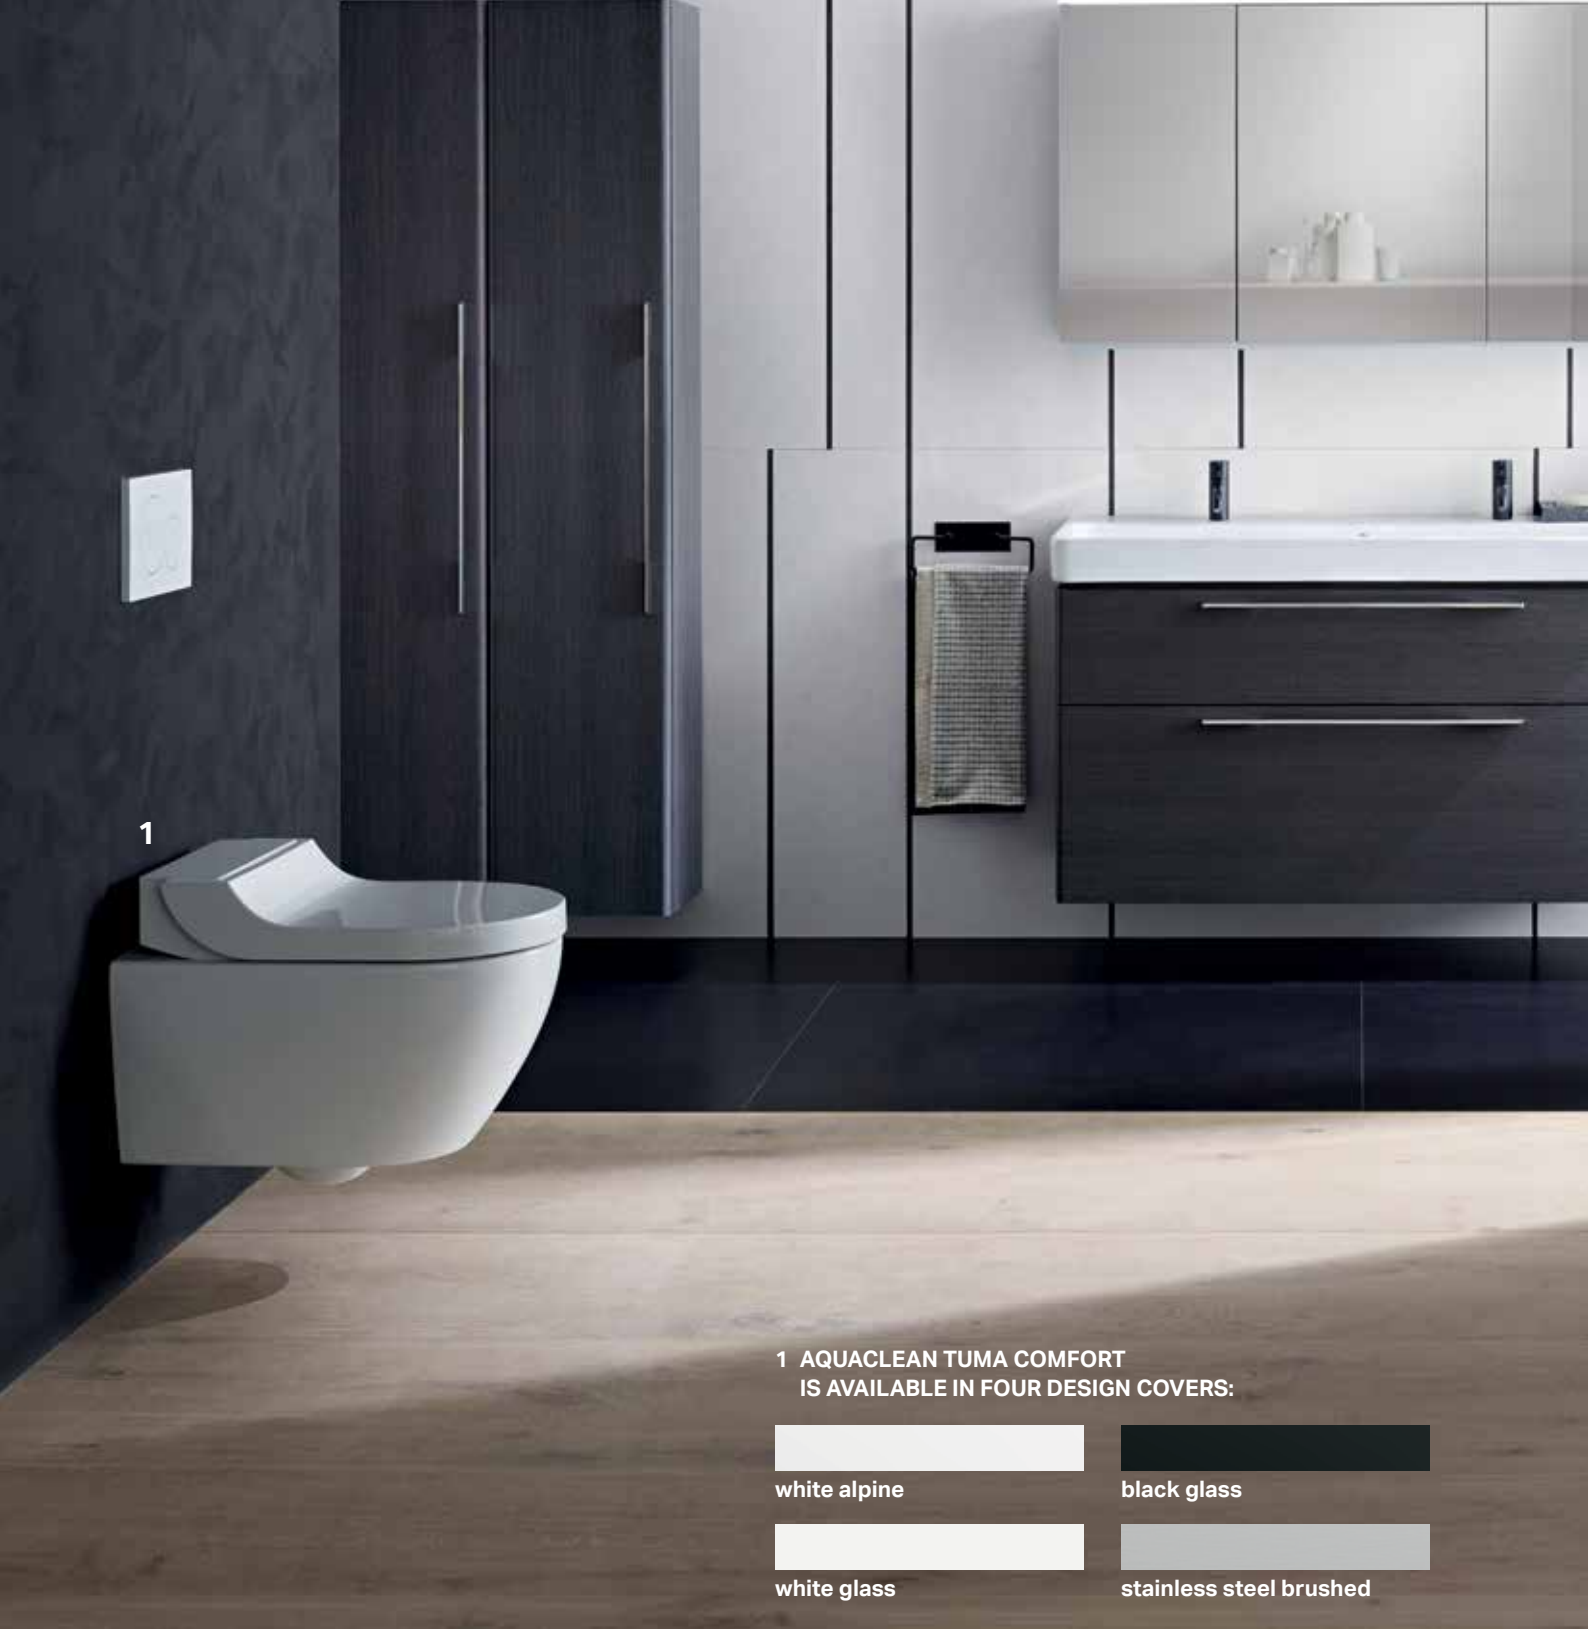

NEW

GEBERIT AQUACLEAN SELA

BEAUTIFULLY CLEVER

The new, perfected Geberit AquaClean Sela features a timeless, purist form and an even more beautiful design. This elegant shower toilet has also been enhanced with additional optimised functions. AquaClean Sela now offers even more convenience, not to mention perfect hygiene thanks to its rimless ceramic pan. At the same time, it complements the Geberit AquaClean product range with a design-oriented, high-quality shower toilet that fits into almost any bathroom environment. With its clear design and chrome-plated cover, it can become the centerpiece of the bathroom.

ALL FUNCTIONS AT A GLANCE:

**WHIRLSPRAY
SHOWER TECHNOLOGY**

OSCILLATING SPRAY

**RIMLESS CERAMIC PAN WITH
TURBOFLUSH FUNCTION**

LADY SHOWER

REMOTE CONTROL

WC LID WITH SOFTCLOSING

REMOTE CONTROL APP

QUICKRELEASE FUNCTION

ORIENTATION LIGHT

USER RECOGNITION

**INDIVIDUALLY ADJUSTABLE
SPRAY ARM POSITION**

DESCALING FUNCTION

**ADJUSTABLE WATER SPRAY
TEMPERATURE**

ECONOMY MODE

←
Geberit AquaClean
Sela is also
available with a
wall-panel

↑
In order to accommodate every bathroom
situation, the Geberit AquaClean Sela is
available with bright chrome or a white
panel.

1

**1 AQUACLEAN TUMA COMFORT
IS AVAILABLE IN FOUR DESIGN COVERS:**

white alpine